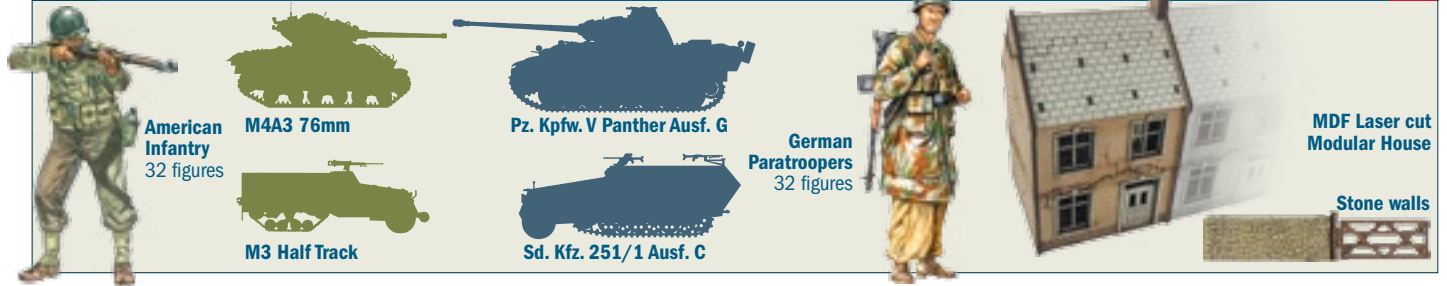

6116 Operation Cobra

1:72

American Infantry
32 figures

M4A3 76mm

M3 Half Track

Pz. Kpfw. V Panther Ausf. G

Sd. Kfz. 251/1 Ausf. C

German Paratroopers
32 figures

MDF Laser cut Modular House

Stone walls

6114 Battle of Rorke's Drift Diorama Set

1:72