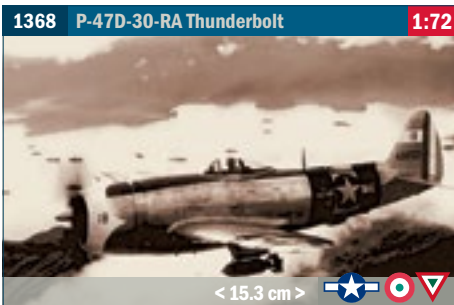

**1380 MB 339 PA.N. 2016** **1:72** 

Decals for all team planes < 15.3 cm > 

**2759 MB 339 PA.N. 2016** **1:48** 

Decals for all team planes < 23.0 cm > 

**2737 RF-4E/F Phantom II** **1:48** 

< 40.0 cm >    