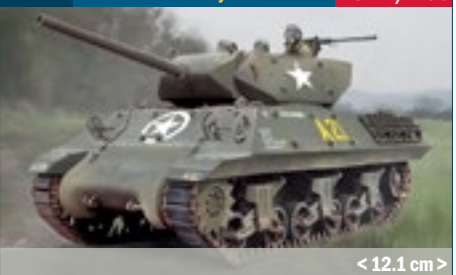

15758 M10 Tank Destroyer 28mm/1:56

< 12.1 cm >