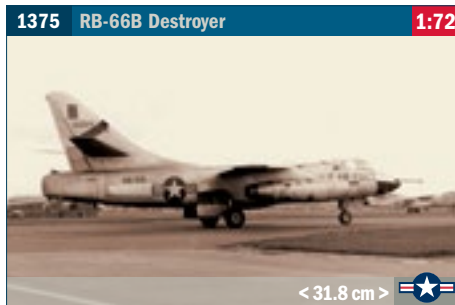

**1380 MB 339 PA.N. 2016** **1:72** 

Decals for all team planes < 15.3 cm > 

**2759 MB 339 PA.N. 2016** **1:48** 

Decals for all team planes < 23.0 cm > 

**2737 RF-4E/F Phantom II** **1:48** 

< 40.0 cm >    